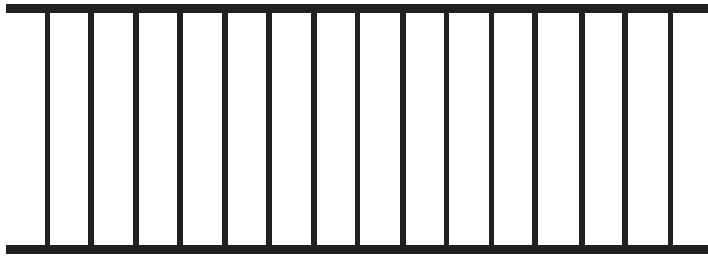

FLAT TOP ALUMINIUM TUBULAR POOL FENCING