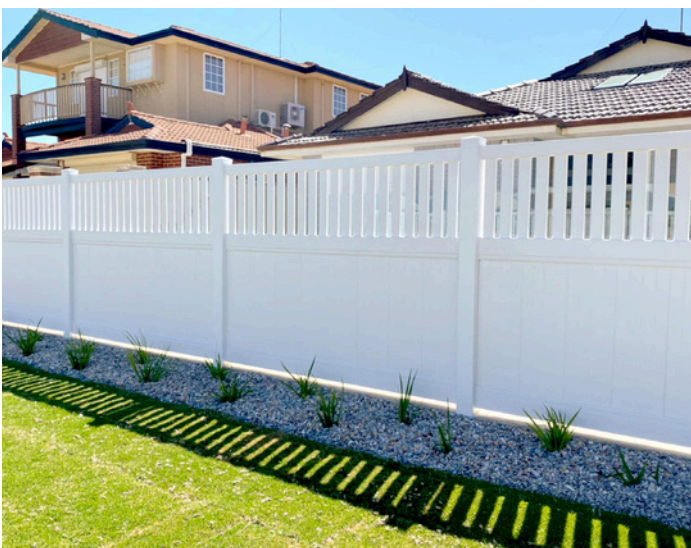

Combo Fencing

A PVC combo fence is the perfect front fence solution, meeting compliance standards for most Councils while providing both privacy and stylish aesthetics. This versatile fencing option offers a contemporary alternative, combining the elegance of PVC with the practicality of a combo design.

Our PVC Combo fences have a solid lower panel and beautiful slat detailing on top. Slat toppers come in 300mm or 600mm heights, so you can choose your privacy level. You can also customise your PVC semi-privacy fencing with post caps in the above-stated styles.