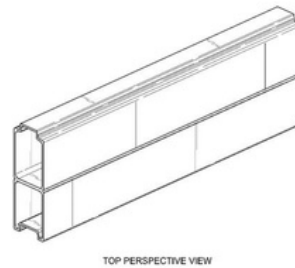

Traditional concrete and limestone retaining walls can be cumbersome and heavy, difficult to install and occupy precious living space. Our innovative Fibrewall is the solution.

Fibrewall Retaining

An extruded Fibrewall stackable sleeper designed to be used both as a plinth under steel panel fences or as a retaining wall sleeper. Comes in two sizes to easily fit your desired application, 2380mm or 3150mm long x 150mm high by 50mm wide. Easily width adjustable – simply cut stackable sleeper to your desired length.