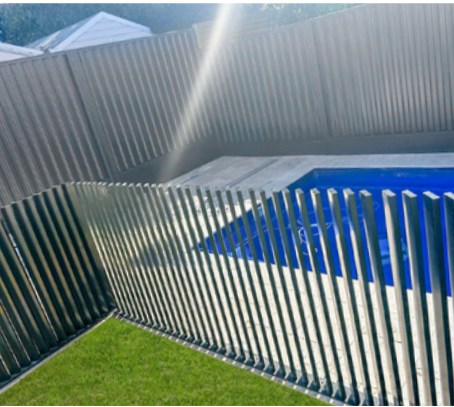

Largest Range of Pool Fencing Options

Discover Australia's largest range of pool styles at Stag Fencing. Our extensive selection features patented design options that combine safety, style, and innovation. Whether you're looking for sleek glass panels, durable aluminum, or custom designs, we have the perfect solution to enhance your pool area. Trust us to provide top-quality fencing that meets all safety standards while adding a touch of elegance to your outdoor space.

Frameless Glass Pool Fencing

Longing for a sleek, inviting pool fence solution that doesn't compromise on safety? Made from highly durable safety glass panels, frameless glass pool fencing keeps your pool area secure without spoiling your view. It's a great option for those wanting to maintain a clean, spacious aesthetic in their outdoor area.

Types of Fencing

Perforated Pool Fencing

If you're searching for a durable, practical and visually appealing solution to secure your pool area, consider a perforated pool fence. Also known as 'perf' pool fencing, it's made from sheets of perforated marine-grade aluminium, with tiny 9mm holes punched close together to provide excellent visibility similar to glass. But unlike frameless glass or semi-frameless glass fences, perf pool fencing won't become cloudy from splash marks and grubby fingerprints – meaning you can spend less time cleaning your pool fence and more time enjoying your pool!

Barr Fencing

Barr fencing is an exciting innovation in aluminium batten fencing. It's the perfect solution for homeowners looking for a stylish and modern pool fence or those wanting to create the popular "floating battens" look. Below, we've shared everything you need to know about this solid and visually stunning product.