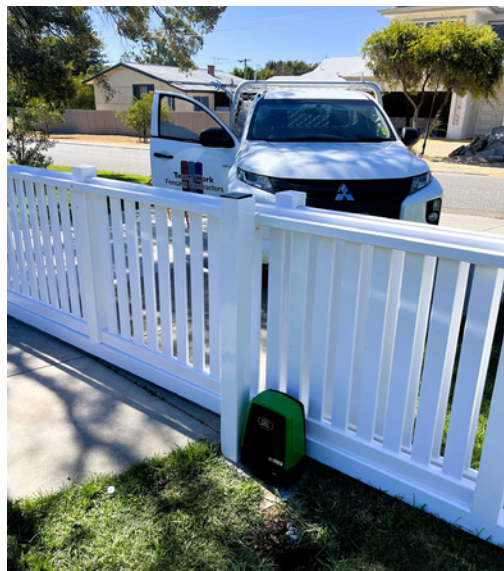

GATES & AUTOMATION

SLIDING GATES

We create unique custom Sliding Gates using either aluminum, Colorbond, chainmesh, steel or any of our screen designs, built on our custom-made frame. Frames (100 x 50mm bottom rail).

Simply specify:

- ✓ Opening between the posts/brick piers
- ✓ Sliding gate height
- ✓ Allow 60mm for track and wheels
- ✓ Rake on driveway (*if not level*)
- ✓ Which way the gate is opening (*when looking from the road, is it sliding open to the left or right*)
- ✓ Automation (*if required*)

Or have Stag Fencing complete a free measure and quote.

DOUBLE GATES

Our Double Gates can be customised and face fixed to either 30 x 30mm or 50 x 50mm Frames and supplied and installed to size.

A wide range of materials are available for you to choose from including aluminum, Colorbond, chainmesh, steel or our custom screens.

Simply specify:

- ✓ Opening between the posts or brick piers
- ✓ Double gate height (*remember to allow gap under gate*)
- ✓ Hinge and Latch options
- ✓ Automation (*if required*)

Or have Stag Fencing complete a free measure and quote.

PEDESTRIAN GATES

Using 30 x 30mm frames, we can create a grand entrance to your home by customising any of our aluminum, Colorbond, chainmesh, steel or our Laser Screen range to be face fixed to Pedestrian Gates. For supply and install, Stag Fencing can visit for a free measure and quote.

Simply specify:

- ✓ Opening between the posts
- ✓ Pedestrian gate height (*remember to allow gap under gate of 50mm*)
- ✓ Hinge and Latch options