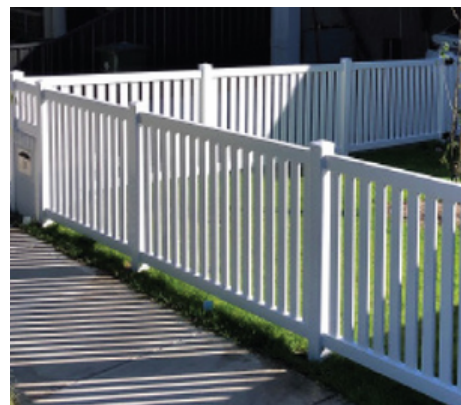

PVC FENCING

PVC vinyl fencing is a great solution for many domestic applications. It's made from essentially weatherproof vinyl material that will never need painting or refinishing.

Benefits of PVC Fencing

Modern Picket

Modern Picket Fencing with its closed top rail style is ideal for front boundary fencing, or between brick pillars. This cost-effective solution is half the price of its aluminium counterpart and just as durable. Vertical paling's give your house that modern look.