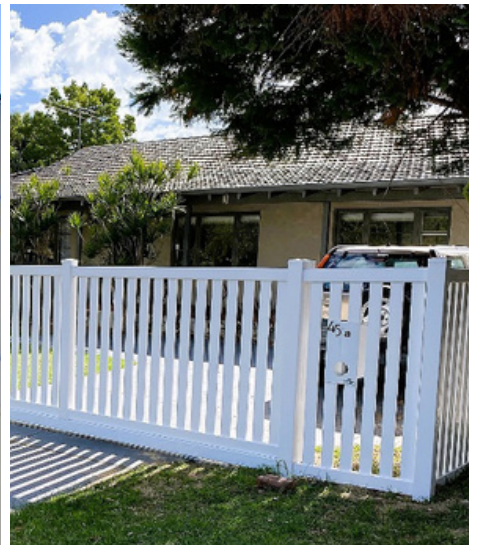

PVC FENCING

PVC vinyl fencing is a great solution for many domestic applications. It's made from essentially weatherproof vinyl material that will never need painting or refinishing.

Benefits of PVC Fencing

- ✓ Lifetime guarantee on materials of 30+ years
- ✓ Maintenance free
- ✓ Graffiti resistant
- ✓ Termite free
- ✓ Never needs painting
- ✓ Free of harmful chemicals like Arsenic, Lead & Creosote