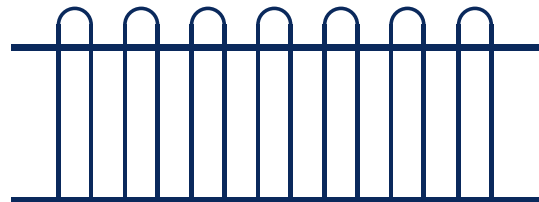

Barr Fencing

Barr fencing is an exciting innovation in aluminium batten fencing. It's the perfect solution for homeowners looking for a stylish and modern pool fence or those wanting to create the popular "floating battens" look. Below, we've shared everything you need to know about this solid and visually stunning product.

Round Batten

At Stag Fencing, we're excited to introduce a groundbreaking architectural fencing solution, **PIK® Fencing**. Not only does it prioritise safety, but it also elevates aesthetics to new heights.

FLAT TOP ALUMINIUM TUBULAR POOL FENCING

10 Years
Warranty

10 Colour
Powder Coated

6 Point
Weld System

Complies with
Pool Safety Standards

Flat Top Pool Fencing

Loop Top Pool Fencing

Eumundi Pool Fencing