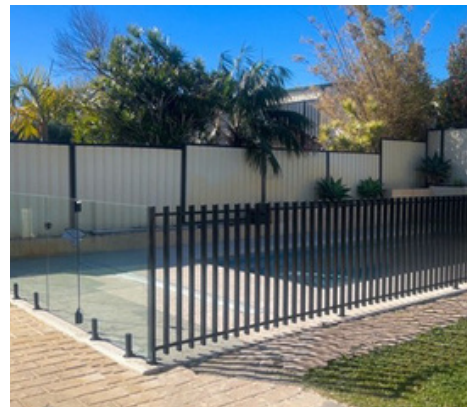

Largest Range of Pool Fencing Options

Discover Australia's largest range of pool styles at Stag Fencing. Our extensive selection features patented design options that combine safety, style, and innovation. Whether you're looking for sleek glass panels, durable aluminum, or custom designs, we have the perfect solution to enhance your pool area. Trust us to provide top-quality fencing that meets all safety standards while adding a touch of elegance to your outdoor space.

Frameless Glass Pool Fencing

Longing for a sleek, inviting pool fence solution that doesn't compromise on safety? Made from highly durable safety glass panels, frameless glass pool fencing keeps your pool area secure without spoiling your view. It's a great option for those wanting to maintain a clean, spacious aesthetic in their outdoor area.

Types of Fencing

Perforated Pool Fencing

If you're searching for a durable, practical and visually appealing solution to secure your pool area, consider a perforated pool fence. Also known as 'perf' pool fencing, it's made from sheets of perforated marine-grade aluminium, with tiny 9mm holes punched close together to provide excellent visibility similar to glass. But unlike frameless glass or semi-frameless glass fences, perf pool fencing won't become cloudy from splash marks and grubby fingerprints – meaning you can spend less time cleaning your pool fence and more time enjoying your pool!

Barr Fencing

Barr fencing is an exciting innovation in aluminium batten fencing. It's the perfect solution for homeowners looking for a stylish and modern pool fence or those wanting to create the popular "floating battens" look. Below, we've shared everything you need to know about this solid and visually stunning product.