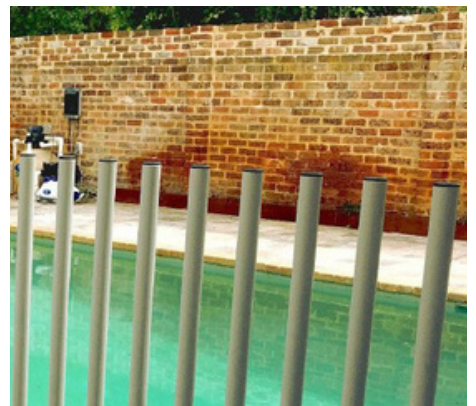

Round Batten

At Stag Fencing, we're excited to introduce a groundbreaking architectural fencing solution, **PIK® Fencing**. Not only does it prioritise safety, but it also elevates aesthetics to new heights.