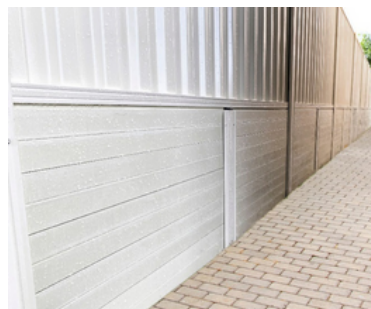

Retaining Wall Solution

Whether it's for retaining your boundary or underneath fences, Fibrewall offers a smart and efficient solution:

1. **1) Lightweight:** Fibrewall is designed to be lightweight, making it easy to handle during installation.
2. **2) Durability:** Our Fibrewall solution is built to withstand the test of time, ensuring long-lasting performance.
3. **3) Easy Installation:** Installing Fibrewall is a breeze, saving you time and effort.

Traditional concrete and limestone retaining walls can be cumbersome and heavy, difficult to install and occupy precious living space. Our innovative Fibrewall is the solution.

Fibrewall Retaining

An extruded Fibrewall stackable sleeper designed to be used both as a plinth under steel panel fences or as a retaining wall sleeper. Comes in two sizes to easily fit your desired application, 2380mm or 3150mm long x 150mm high by 50mm wide. Easily width adjustable – simply cut stackable sleeper to your desired length.

Features and Benefits

- ✓ A super tough design and engineered to retain up to 1.2m high of soil
- ✓ Patented Design
- ✓ Sits neatly under Colorbond fences
- ✓ Perfect for preventing weeds or debris from protruding through gaps in fence, and can also be used to level or increase the base height of the fence
- ✓ Sturdy design with a 20-year guarantee
- ✓ Unique design where bottom of the sleeper clips onto next sleeper ensuring a straight and seamless finish
- ✓ Ideal solution for garden edging
- ✓ Comes in a range of Colorbond colours and wood look options